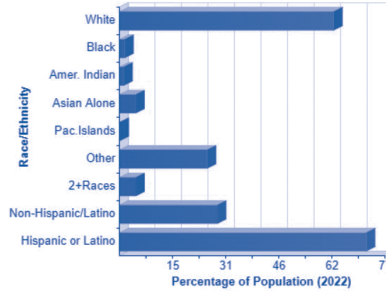

Whittier Community Vital Signs

Founded in 1887 as a Quaker Colony, Whittier is a city rich with traditions and history. The people who call Whittier home share a strong sense of this heritage, which stresses the protection of landmark structures and sites. Whittier's unique combination of community identity, spirit, and cooperation has helped to make it one of the most attractive and desirable residential and business locations in Southern California. This sense of history, as well as a clear vision for the future, has made Whittier an up-scale and dynamic residential community.

CITY GOVERNMENT

POPULATION

TOTAL POPULATION

85,060

WHITTIER
12.4 square miles
12 miles
southeast of
Los Angeles

Incorporated in
1898

City Council: The elective officers of the City consist of five City Council members who are elected by district to four-year terms. The Mayor is elected citywide for a two-year term.

POPULATION BY RACE