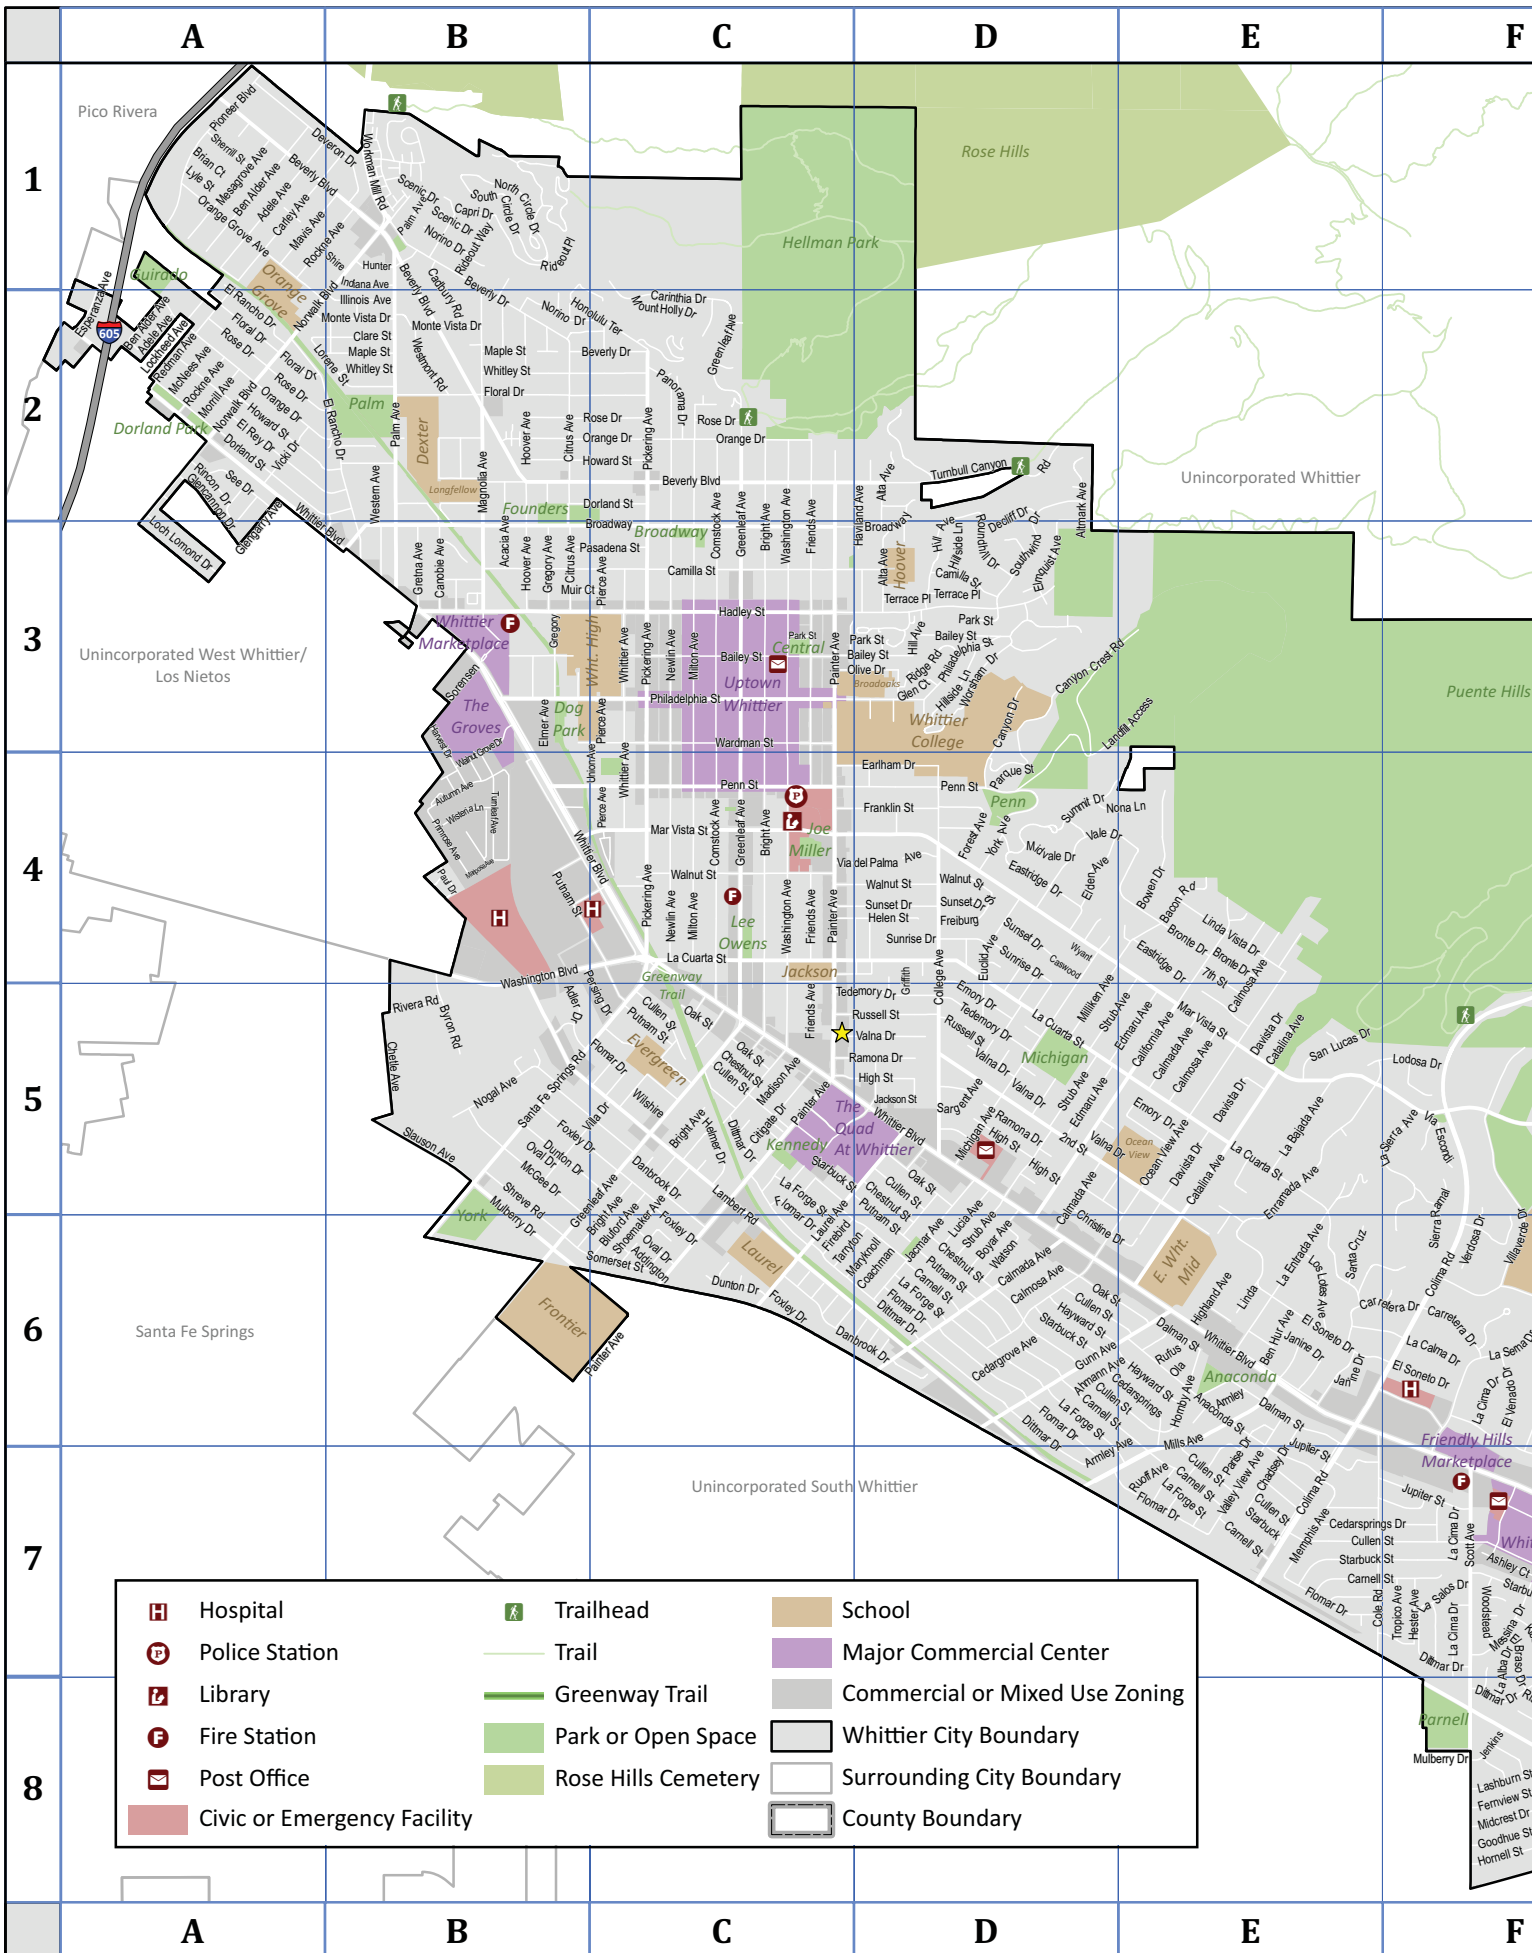

**Y**  
 Yermo St F8  
 York Ave D4  
 Youngwood Dr F6, G6

**Numbered Streets**  
 1st Ave G7-8  
 2nd St D5, E6, A2  
 605 Freeway A2  
 7th St E4-5

	Hospital		Trailhead		School
	Police Station		Trail		Major Commercial Center
	Library		Greenway Trail		Commercial or Mixed Use Zoning
	Fire Station		Park or Open Space		Whittier City Boundary
	Post Office		Rose Hills Cemetery		Surrounding City Boundary
	Civic or Emergency Facility				County Boundary